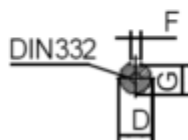

Data Sheet

Article number: 250200150415

Description: Kleedrive T2C 90L-4 1.5kW 1400 rpm
3x230/400V 50HZ IP55 B14 Eff=82.8%

Measures

| | | |
|-----------|------------|-----------|
| AA = 178 | K = Ø10 | TBW = 114 |
| AC = Ø176 | L = 345 | |
| AD = 231 | M = 115 | |
| D = Ø24 | N = 95 | |
| E = 50 | P = 140 | |
| F = 8 | S = 3 | |
| G = 20 | TBH = 114 | |
| HD = 141 | TBS = 61.5 | |