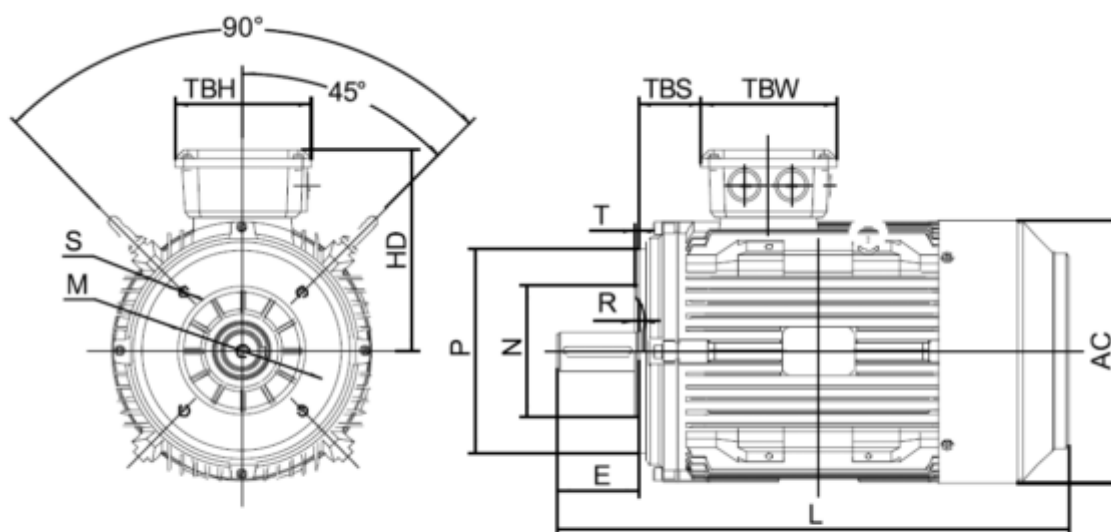

Data Sheet

Article number: 250200150415

Description: Kleedrive T2C 90L-4 1.5kW 1400 rpm
3x230/400V 50HZ IP55 B14 Eff=82.8%

Measures

| | | |
|-----------|------------|-----------|
| AA = 178 | K = Ø10 | TBW = 114 |
| AC = Ø176 | L = 345 | |
| AD = 231 | M = 115 | |
| D = Ø24 | N = 95 | |
| E = 50 | P = 140 | |
| F = 8 | S = 3 | |
| G = 20 | TBH = 114 | |
| HD = 141 | TBS = 61.5 | |